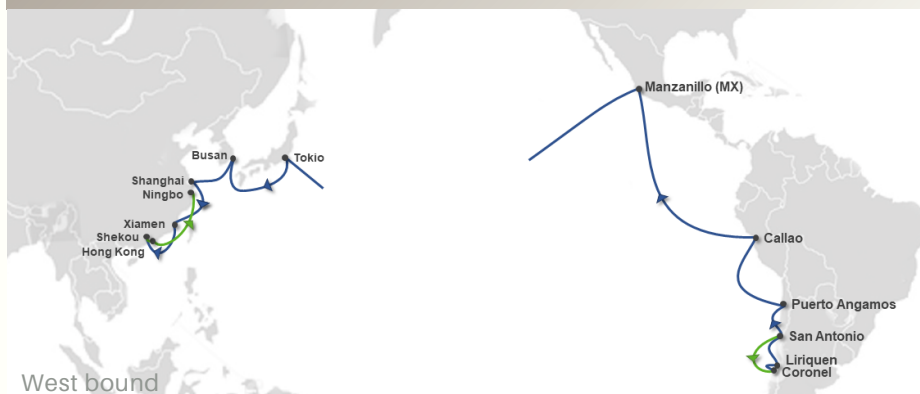

MARITIME SERVICES CATALOGUE

In SSA Mexico, we are prepared to competitively satisfy the international market needs.

A wide network of maritime services arrive at our terminal, connecting the port of Manzanillo with the whole world.

South America-Asia | Loop 1

Shipping lines: **Hapag-Lloyd** AN1 **HMM** NW1 **ONE** AX1 **MSC** INCA

Andes

Shipping lines: **MSC** ANDES **HMM** NW2 **ONE** AX2 **Hapag-Lloyd** AN2

Asia-Mexico Express

Shipping lines: **Hapag-Lloyd** AME1 / TPM **HMM** NW3 **ONE** AX3 **MSC** AZTEC

Margarita NEO | Express

Shipping lines: **ONE** MAREX **Hapag-Lloyd** CCE

AC2

Shipping lines: **Maersk** AC2 **Hamburg Süd** ASPA 2 **Sealand** AC2

Maya

East bound - West bound

Shipping lines: **MSC**

WCCA2

South bound

Shipping lines: **Maersk** **Hamburg Süd** **Sealand** **CMA CGM**
WCCA2 WAMS WCCA2 AZTECA 1

Mexico Central America X-PRESS

East bound - West bound

Shipping lines: **Hapag-Lloyd** **ONE** **MSC**
IRL MX2 WCX