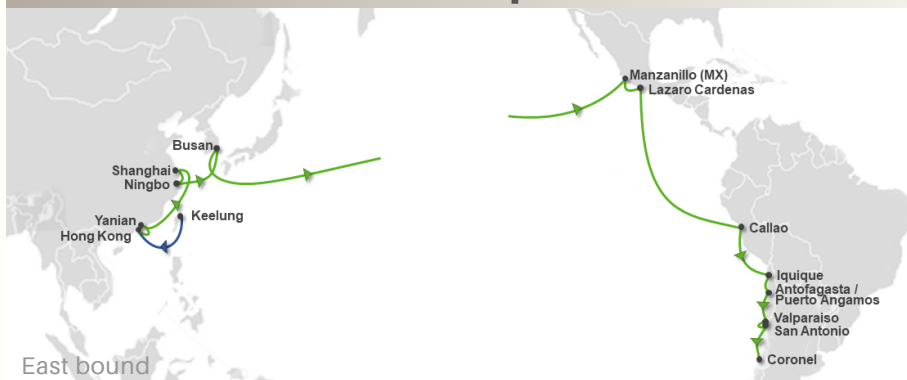

MARITIME SERVICES CATALOGUE

In SSA Mexico, we are prepared to competitively satisfy the international market needs.

A wide network of maritime services arrive at our terminal, connecting the port of Manzanillo with the whole world.

South America-Asia | Loop 1

Shipping lines: **Hapag-Lloyd** AN1 **HMM** NW1 **ONE** AX1 **MSC** INCA

Andes

Shipping lines: **MSC** ANDES **HMM** NW2 **ONE** AX2 **Hapag-Lloyd** AN2

Asia-Mexico Express

Shipping lines: **Hapag-Lloyd** AME1 / TPM **HMM** NW3 **ONE** AX3 **MSC** AZTEC

Margarita NEO | Express

Shipping lines: **ONE** MAREX **Hapag-Lloyd** CCE

AC2

Shipping lines: **Maersk** AC2 **Hamburg Süd** ASPA 2 **Sealand** AC2

Maya

East bound - West bound

Shipping lines: **MSC**

WCCA2

For more information regarding rotation and transit times we suggest contacting your shipping line.

West Coast Central and South America

East bound - West bound

Shipping lines:

PIL
WS6

Wan Hai
AS2

Yang Ming
SA8