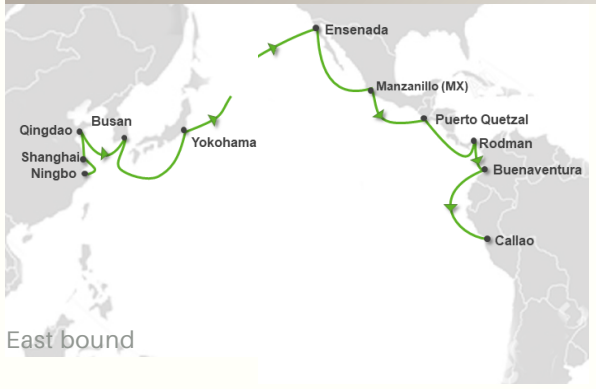

MARITIME SERVICES CATALOGUE

In SSA Mexico, we are prepared to competitively satisfy the international market needs.

A wide network of maritime services arrive at our terminal, connecting the port of Manzanillo with the whole world.

South America-Asia | Loop 1

Shipping lines: **Hapag-Lloyd** AN1 **HMM** NW1 **ONE** AX1 **MSC** INCA

Andes

Shipping lines: **MSC** ANDES **HMM** NW2 **ONE** AX2 **Hapag-Lloyd** AN2

Asia-Mexico Express

Shipping lines: **Hapag-Lloyd** AME1 / TPM **HMM** NW3 **ONE** AX3 **MSC** AZTEC

Margarita NEO | Express

Shipping lines: **ONE** MAREX **Hapag-Lloyd** CCE

AC2

Shipping lines: **Maersk** AC2 **Hamburg Süd** ASPA 2 **Sealand** AC2

Maya

East bound - West bound

Shipping lines: **MSC**

WCCA2

South bound

Shipping lines: **Maersk** **Hamburg Süd** **Sealand** **CMA CGM**
WCCA2 WAMS WCCA2 AZTECA 1

Mexico Central America X-PRESS

East bound - West bound

Shipping lines: **Hapag-Lloyd** **ONE** **MSC**
IRL MX2 WCX